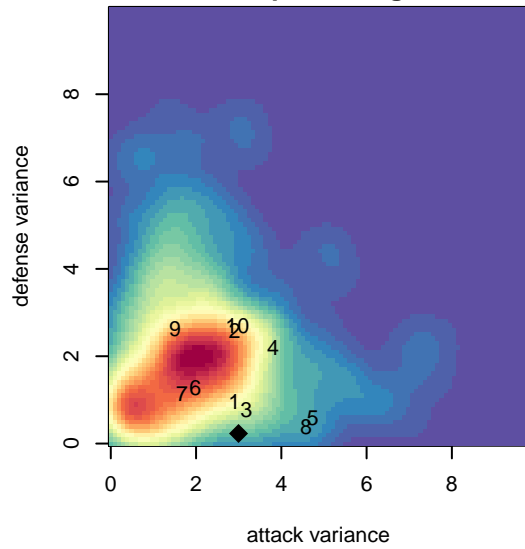

FC Salmon Creek Juventus Blue B04

Futbol Club Salmon Creek
 Salmon Creek, WA
 B04 total strength=1042
 attack=2.22 defense=2.42

alt names used:
 SALMON CREEK SCFCSC B04 JUVENTUS
 FCSC B04 Juventus

Venues played:
 2016 PCU Summer Classic U13 Silver
 2016 Mt Hood Challenge U13 Gold

FC Salmon Creek Juventus Blue B04
 Dots are actual minus expected GF (blue circles) and GA (red triangles).
 Blue line is smoothed change in attack strength. Red is smoothed change in defense strength.

**attack and defense variance (black dot)
relative to other teams
and top 10 in region**

**attack and defense rating
relative to others at age
and all opponents in last 13 months**

**attack and defense rating
relative to others at age
and all opponents in last 13 months**

Performance relative to 13 month average

Performance relative to 13 month average

Distribution of opponents
 Red = Lose zone, Blue = Win zone, Green = Even
 Black line separates win/lose zones

lot. A=Neither has attack advantage, B=Opponent has both attack and defense advantage, C=Opponent has both attack and defense disadvantage, D=Both have